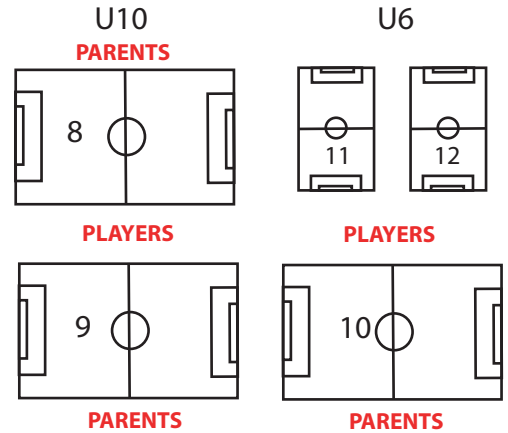

Continue West to Highway 75

N

Continue East to German Corner

OWASSO SPORTS PARK

10320 East 116th Street North

OWASSO SOCCER CLUB

P.O. Box 636
Owasso, OK 74055
918/272-5565
www.oscsoccer.com

Please help us keep our park clean by removing any trash from your area

NO PARKING ON STREET

Please drive safely and watch for children in the parking lots

FOR YOUR SAFETY - NO CLIMBING ON SOCCER GOALS!

OSC is a smoke free complex. Smoking allowed in gravel parking areas only!

TEAMS SIT ON ONE SIDELINE PARENTS SIT ON OPPOSITE SIDELINE - See Map

SOCCER PRACTICE FIELDS

116th Street North

NO PARKING
NO PARKING
NO PARKING
NO PARKING
NO PARKING
NO PARKING
NO PARKING

EMERGENCY PASS THRU

S